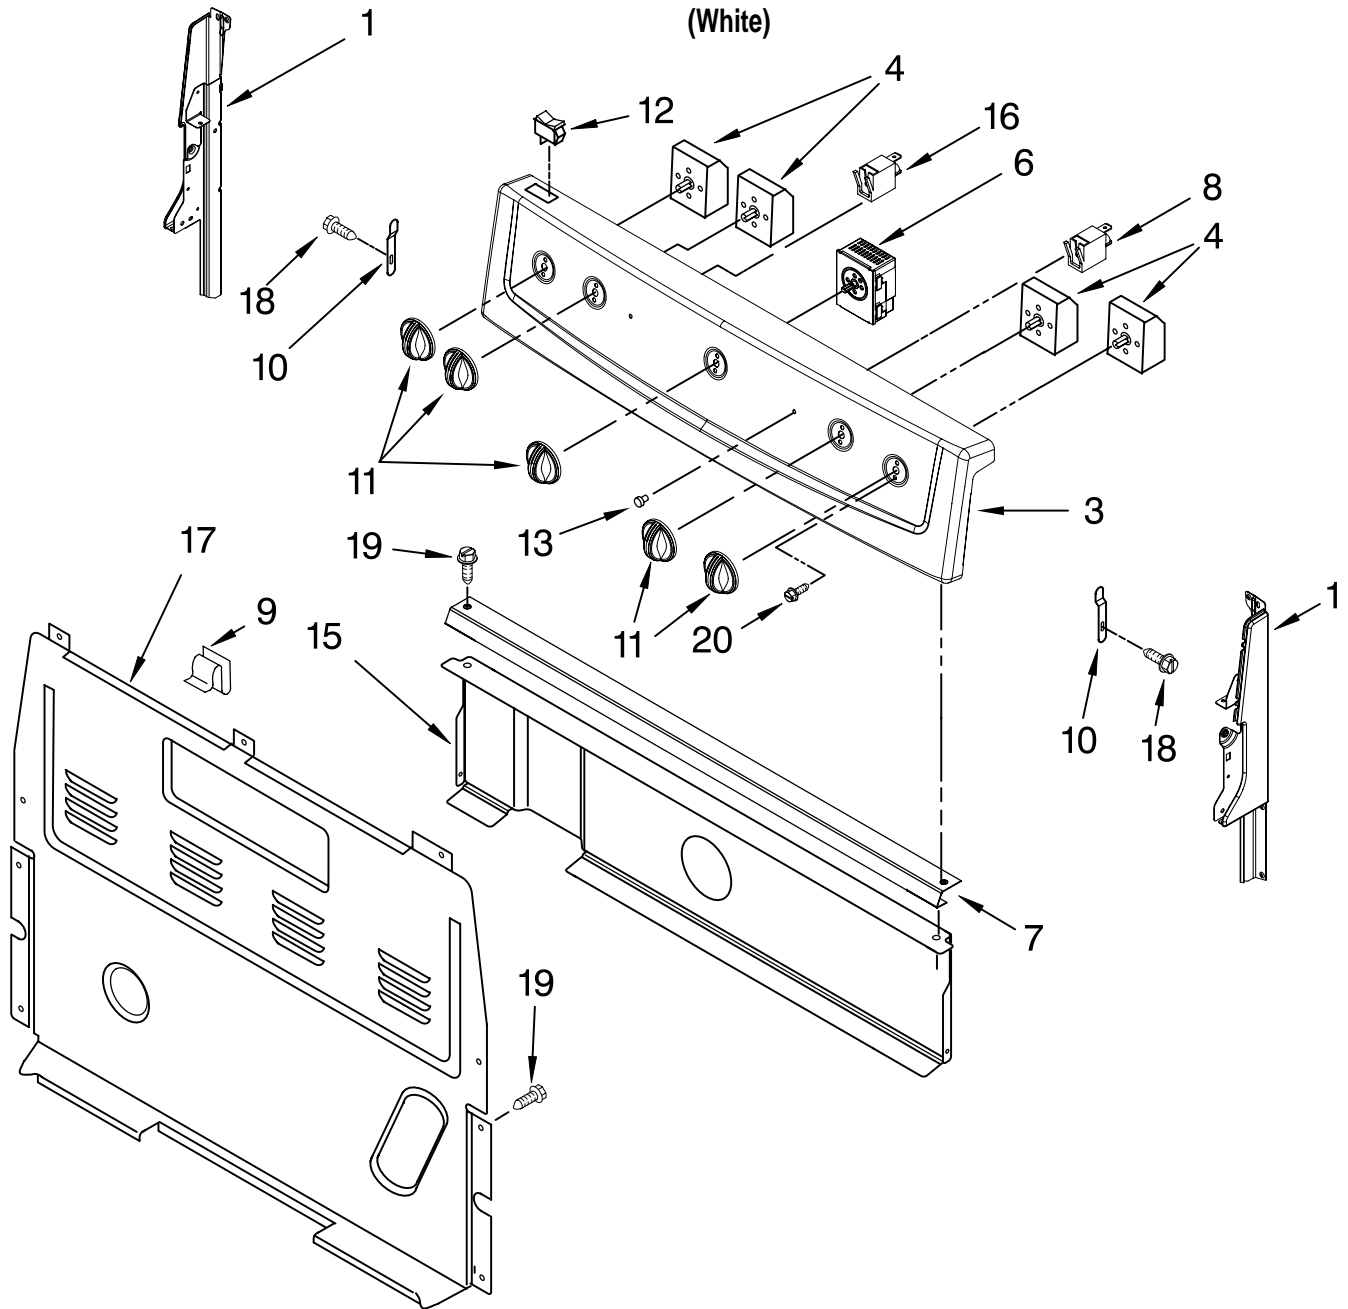

COOKTOP PARTS

For Model: IER320WWO
(White)

30" ELECTRIC FREESTANDING
STANDARD CLEAN RANGE

Illus. No.	Part No.	DESCRIPTION
1	W10196158	Literature Parts Instructions, Installation Anti-Tip Template
	9757142	English/Spanish
	9757143	English/French
	W10204318	Owners Manual
	W10114281	Sheet, Tech
	9762761	Safer Cooking Tips

Illus. No.	Part No.	DESCRIPTION
2	W10196406	Bowl, Drip 6" Chrome (3)
	W10196405	8" Chrome (1)
3	3186235	White Cooktop
4	3195060	Hinge, Cooktop (2)
5	3196178	Screw

Illus. No.	Part No.	DESCRIPTION
6	308605	Strain Relief
7	3195812	Rod, Support (2)
8	814399	Receptacle, Elmnt
9	3196154	Screw
10		Element, Surface (Includes #8)
	8053265	6" (3)
	8053267	8" (1)

FOR ORDERING INFORMATION REFER TO PARTS PRICE LIST

CONTROL PANEL PARTS

For Model: IER320WW0

(White)

Illus. No.	Part No.	DESCRIPTION
1		Endcap
	W10184433	Left Hand-White
	W10184434	Right Hand-White
3		Panel, Backguard
	W10252573	White
4		Switch, Infinite
	3148953	Use W/ 8" Element
	3148951	Use W/ 6" Element